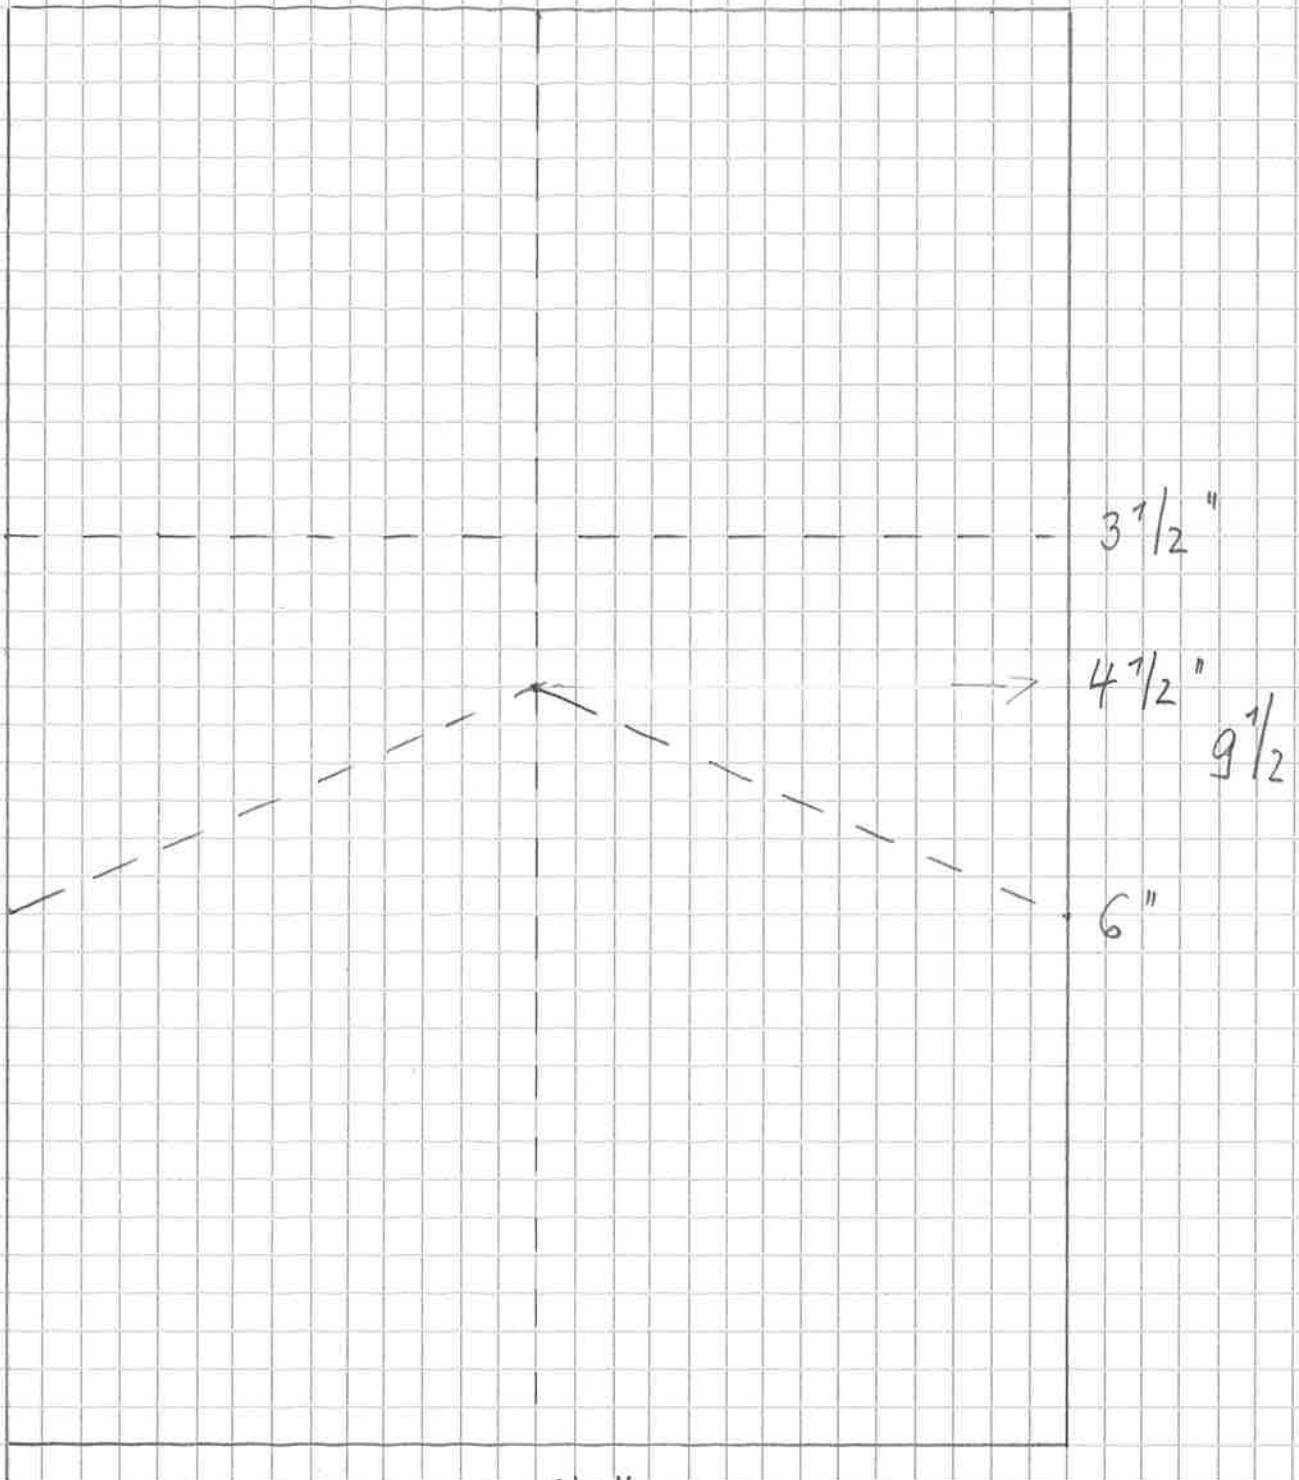

Niamant Top Fold

7" x 9 1/2"
7

3 1/2"

DP 3 1/8" x 3 1/8"

CS 3 1/4" x 3 1/4"

CS 3 1/4" x 4 3/4" (3x)

DP 3 1/8" x 4 5/8"